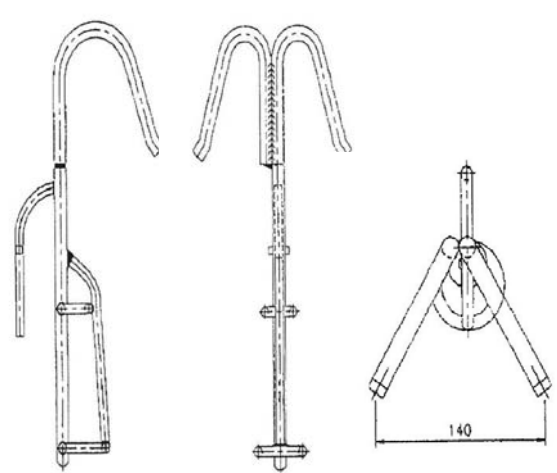

Grapple Hook Specifications **Jason's Cradle®** Man Overboard Solutions

Grapple Type 1 Single Prong Hook

Grapple Type 2 Double Prong Hook

Grapple Type 3 Triple Prong Hook

Grapple Type 4 Double Prong Hook with Long Leg

Grapple Hook Specifications **Jason's Cradle®** Man Overboard Solutions

Grapple Type 5
Double Prong Hook with Long Leg

Grapple Type 6
Double Prong Hook with Long Leg

Grapple Type 7

Grapple Type 8

Jason's Cradle® MOB systems