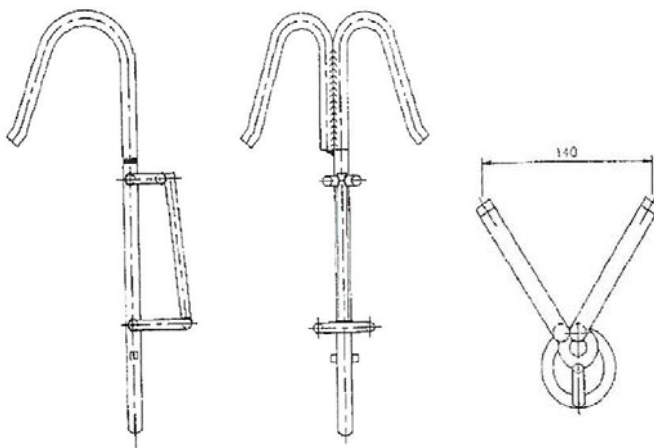

Grapple Hook Specifications **Jason's Cradle®** Man Overboard Solutions

Grapple Type 1 Single Prong Hook

Grapple Type 2 Double Prong Hook

Grapple Type 3 Triple Prong Hook

Grapple Type 4 Double Prong Hook with Long Leg

Jason's Cradle® MOB systems
+44 (0)1202 874365
www.jasonscradle.co.uk

Manufactured by: Land and Marine Products Ltd

6 Aerial Park, Uddens Trading Estate, Wimborne, Dorset BH21 7NL T: +44 (0)1202 874365 F: +44 (0)1202 876296 E: info@jasonscradle.co.uk

Grapple Hook Specifications **Jason's Cradle®** Man Overboard Solutions

Grapple Type 5
Double Prong Hook with Long Leg

Grapple Type 6
Double Prong Hook with Long Leg

Grapple Type 7

Grapple Type 8

Jason's Cradle® MOB systems