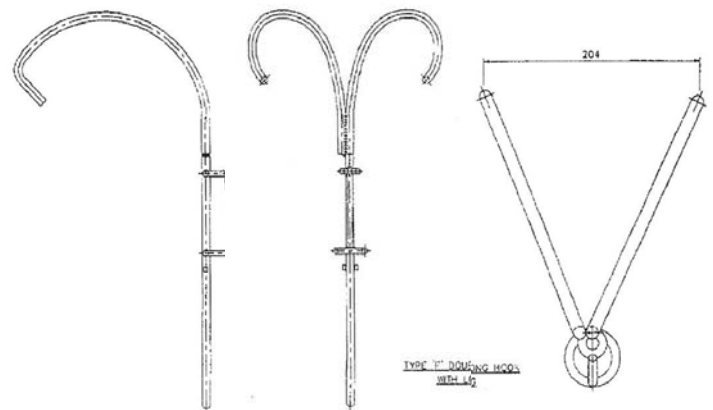

Grapple Hook Specifications **Jason's Cradle®** Man Overboard Solutions

Grapple Type 1 Single Prong Hook

Grapple Type 2 Double Prong Hook

Grapple Type 3 Triple Prong Hook

Grapple Type 4 Double Prong Hook with Long Leg

Jason's Cradle® MOB systems
+44 (0)1202 874365
www.jasonscradle.co.uk

Manufactured by: Land and Marine Products Ltd

6 Aerial Park, Uddens Trading Estate, Wimborne, Dorset BH21 7NL T: +44 (0)1202 874365 F: +44 (0)1202 876296 E: info@jasonscradle.co.uk

Grapple Hook Specifications **Jason's Cradle®** Man Overboard Solutions

Grapple Type 5
Double Prong Hook with Long Leg

Grapple Type 6
Double Prong Hook with Long Leg

Grapple Type 7

Grapple Type 8

Jason's Cradle® MOB systems