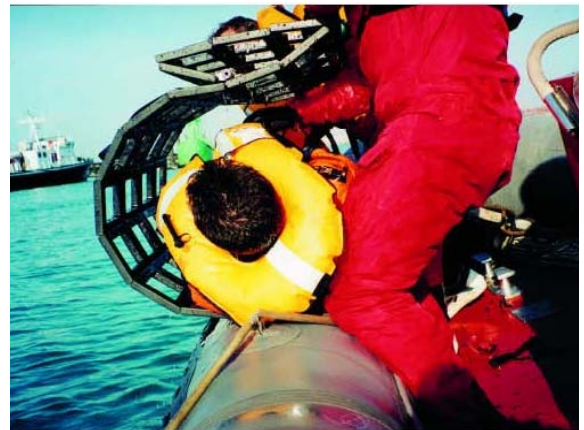

Kit Contents:

2MM-JCFRC031401 NSN: 2090-99-290-6306 – Jason's Cradle® - 2000mm long by 530mm wide (Weight 12kg) - 4 'D' Ring Patches & Bag

2MM-JCFRC041501 NSN: 2090-99-709-0889 – Jason's Cradle® - 2140mm long by 710mm wide (Weight 17kg) - 4 'D' Ring Patches & Bag

Jason's Cradle® MOB systems

+44 (0)1202 874365

www.jasonscradle.co.uk

**SOLAS
APPROVED**

Manufactured by: Land and Marine Products Ltd

6 Aerial Park, Uddens Trading Estate, Wimborne, Dorset BH21 7NL T: +44 (0)1202 874365 F: +44 (0)1202 876296 E: info@jasonscradle.co.uk

Issue 6