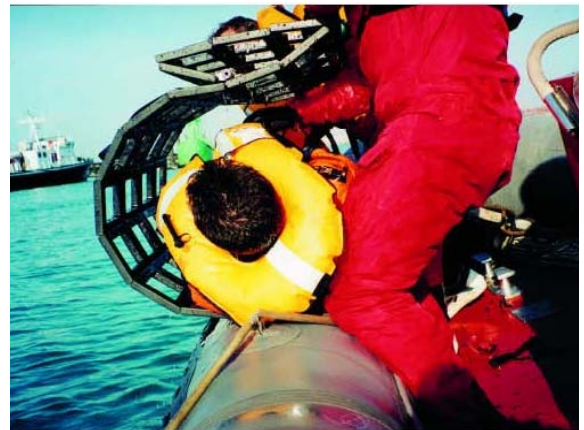

Kit Contents:

2MM-JCFRC031401 NSN: 2090-99-290-6306 – Jason's Cradle® - 2000mm long by 530mm wide (Weight 12kg) - 4 'D' Ring Patches & Bag

2MM-JCFRC041501 NSN: 2090-99-709-0889 – Jason's Cradle® - 2140mm long by 710mm wide (Weight 17kg) - 4 'D' Ring Patches & Bag

Jason's Cradle® MOB systems

+44 (0)1202 874365

www.jasonscradle.co.uk

**SOLAS
APPROVED**

Manufactured by: Land and Marine Products Ltd

6 Aerial Park, Uddens Trading Estate, Wimborne, Dorset BH21 7NL T: +44 (0)1202 874365 F: +44 (0)1202 876296 E: info@jasonscradle.co.uk

Issue 7